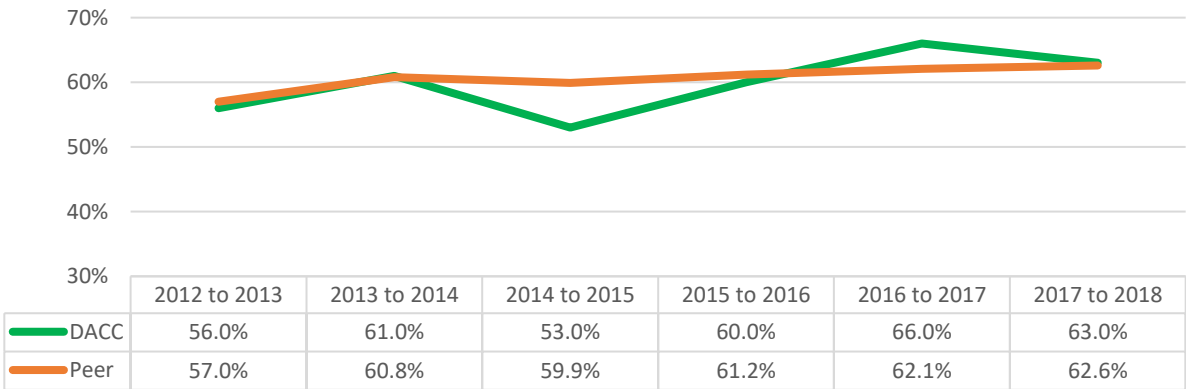

DACC 150% Graduation Rate, Compared to 10 Peer Institutions, Source: IPEDS

DACC Fall-to-Fall Retention Rates for Full-Time Students, Compared to 10 Peer Institutions, Source: IPEDS

DACC Fall-to-Fall Retention Rates for Part-Time Students, Compared to 10 Peer Institutions, Source: IPEDS