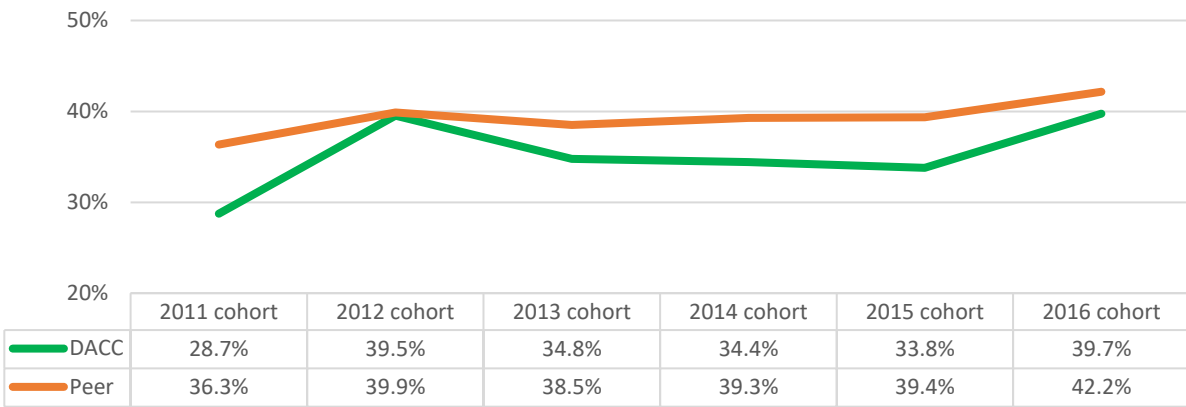

DACC 150% Graduation Rate, Compared to 10 Peer Institutions, Source: IPEDS

DACC Fall-to-Fall Retention Rates for Full-Time Students, Compared to 10 Peer Institutions, Source: IPEDS

DACC Fall-to-Fall Retention Rates for Part-Time Students, Compared to 10 Peer Institutions, Source: IPEDS