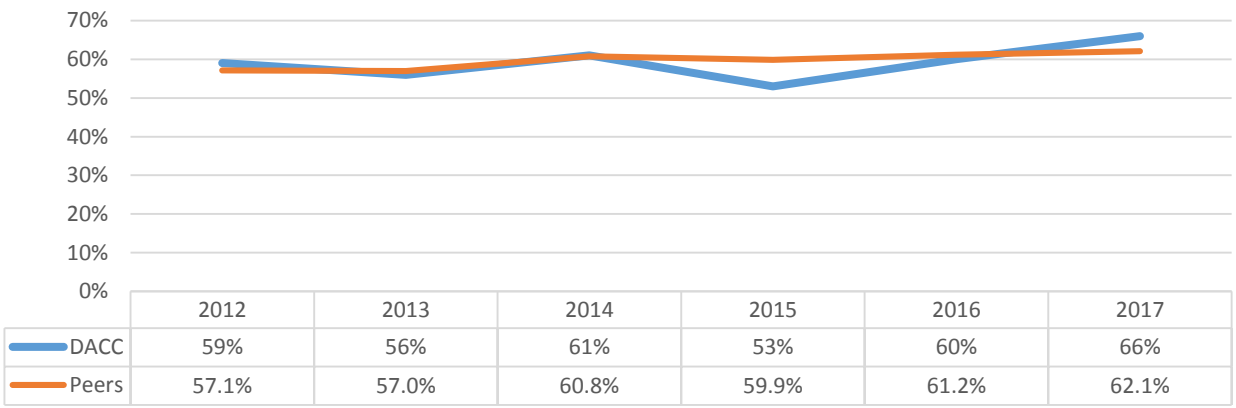

### DACC 150% Graduation Rate, Compared to 10 Peer Institutions, Source: IPEDS

### DACC Fall-to-Fall Retention Rates for Full-time Students, Compared to 10 Peer Institutions, Source: IPEDS