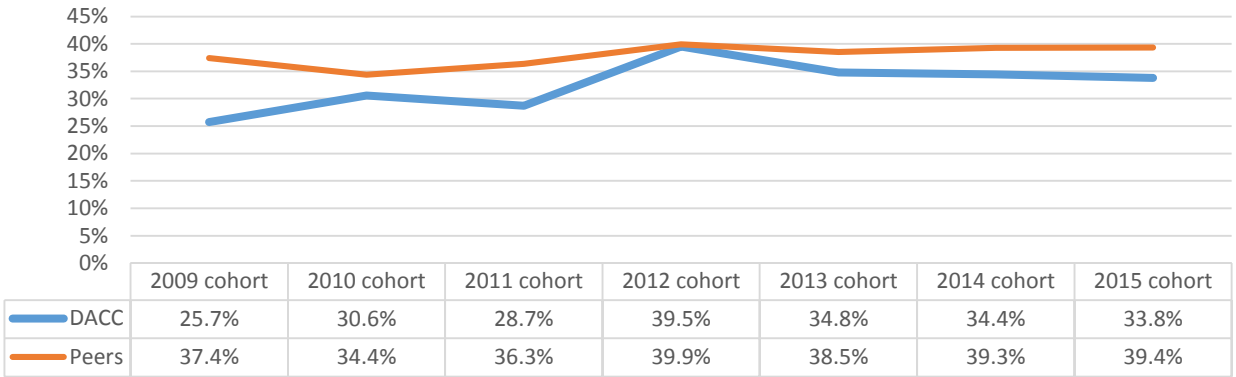

### DACC 150% Graduation Rate, Compared to 10 Peer Institutions, Source: IPEDS

### DACC Fall-to-Fall Retention Rates for Full-time Students, Compared to 10 Peer Institutions, Source: IPEDS